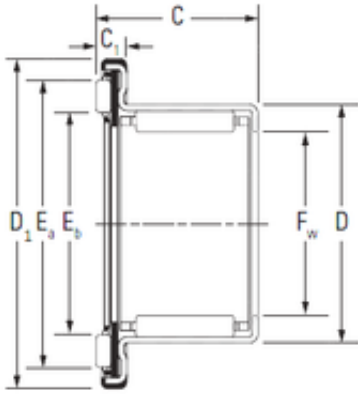

Spaghetti Straws Making Machine Manuf...

High Yield Artificial Rice Extruder/machine/machinery Made In China

Bearing No.

Size	25x37x22.2 mm
Bore Diameter	25 mm
Outer Diameter	37 mm
Width	22,2 mm
d	25 mm
D	37 mm
C	22,2 mm

Bearing 2D drawings and 3D CAD models